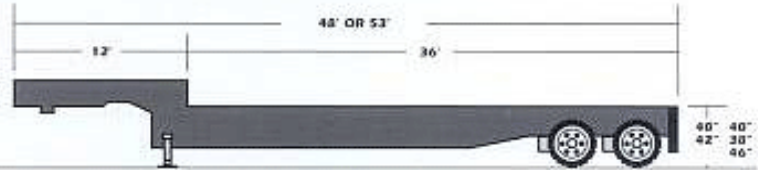

FLAT BED
2 or 3 Axle

DROP DECK
2 or 3 Axle

EXPANDABLE DROP DECK
2 or 3 Axle

DROP DECK
2 Axle Spread

DETACHABLE DOUBLE DROP
2 Axle

DETACHABLE DOUBLE DROP
3 Axle

DGN I-BEAM DROPSIDE LOWBOY

DROPDECK EXPANDABLE LOWBOY

DOUBLE DROP
3 Axle CA Certified

9 AXLE